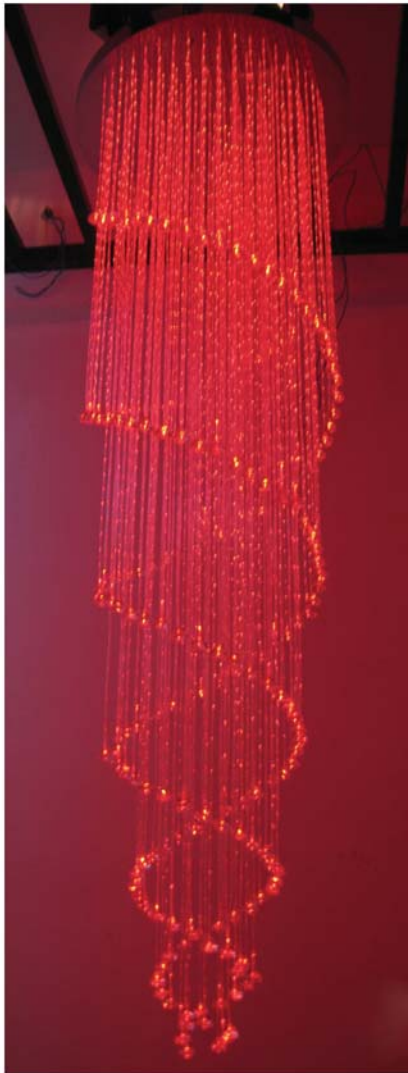

Fiber Optic Chandelier

<http://www.tlsanli.com>

FOC-01

FOC-02

Model	Fiber Optic	Material	Size(mm)
FOC-01	side twinkle fiber cables	Stainless Steel	Φ1100x2000
FOC-02	side twinkle fiber cables	Stainless Steel	Φ850x1900

Custom Fiber Optic
Chandeliers Are
Also Welcome !

FOC-03

FOC-04

Model	Fiber Optic	Material	Size(mm)
FOC-03	side twinkle fiber cables	Stainless Steel	L600*W600*H1500
FOC-04	side twinkle fiber cables	Stainless Steel	L600*W600*H600

Custom Fiber Optic
Chandeliers Are
Also Welcome !

Fiber Optic Chandelier

<http://www.tlsanli.com>

FOC-05

FOC-06

Model	Fiber Optic	Material	Size(mm)
FOC-05	side twinkle fiber cables	Stainless Steel	Φ600*2000
FOC-06	side twinkle fiber cables	Stainless Steel	Φ600*2000

Custom Fiber Optic
Chandeliers Are
Also Welcome !

FOC-07

FOC-08

Model	Fiber Optic	Material	Size(mm)
FOC-07	side twinkle fiber cables	Stainless Steel	Φ600x2000
FOC-08	side twinkle fiber cables	Stainless Steel	Φ600x2000