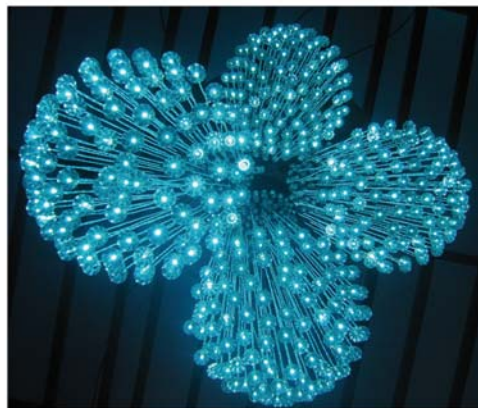

Fiber Optic Chandelier

<http://www.tlsanli.com>

FOC-01

FOC-02

Model	Fiber Optic	Material	Size(mm)
FOC-01	side twinkle fiber cables	Stainless Steel	Φ1100x2000
FOC-02	side twinkle fiber cables	Stainless Steel	Φ850x1900

Custom Fiber Optic
Chandeliers Are
Also Welcome !

FOC-03

FOC-04

Model	Fiber Optic	Material	Size(mm)
FOC-03	side twinkle fiber cables	Stainless Steel	L600*W600*H1500
FOC-04	side twinkle fiber cables	Stainless Steel	L600*W600*H600