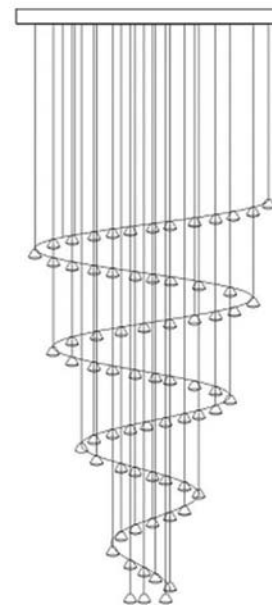

Fiber Optic Chandelier

<http://www.tlsanli.com>

FOC-01

FOC-02

Model	Fiber Optic	Material	Size(mm)
FOC-01	side twinkle fiber cables	Stainless Steel	Φ1100x2000
FOC-02	side twinkle fiber cables	Stainless Steel	Φ850x1900

Custom Fiber Optic
Chandeliers Are
Also Welcome !

FOC-03

FOC-04

Model	Fiber Optic	Material	Size(mm)
FOC-03	side twinkle fiber cables	Stainless Steel	L600*W600*H1500
FOC-04	side twinkle fiber cables	Stainless Steel	L600*W600*H600

Custom Fiber Optic
Chandeliers Are
Also Welcome !

Fiber Optic Chandelier

<http://www.tlsanli.com>

FOC-05

FOC-06

Model	Fiber Optic	Material	Size(mm)
FOC-05	side twinkle fiber cables	Stainless Steel	Φ600*2000
FOC-06	side twinkle fiber cables	Stainless Steel	Φ600*2000

Custom Fiber Optic
Chandeliers Are
Also Welcome !

FOC-07

FOC-08

Model	Fiber Optic	Material	Size(mm)
FOC-07	side twinkle fiber cables	Stainless Steel	Φ600x2000
FOC-08	side twinkle fiber cables	Stainless Steel	Φ600x2000