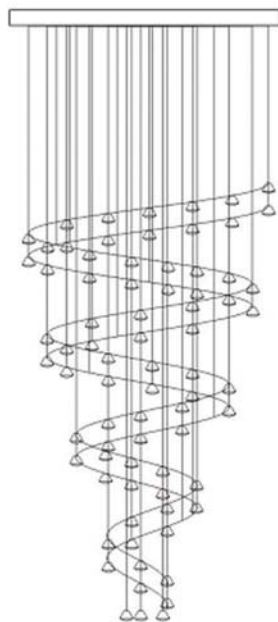

Fiber Optic Chandelier

<http://www.tlsanli.com>

FOC-01

FOC-02

Model	Fiber Optic	Material	Size(mm)
FOC-01	side twinkle fiber cables	Stainless Steel	Φ1100x2000
FOC-02	side twinkle fiber cables	Stainless Steel	Φ850x1900

Custom Fiber Optic
Chandeliers Are
Also Welcome !

FOC-03

FOC-04

Model	Fiber Optic	Material	Size(mm)
FOC-03	side twinkle fiber cables	Stainless Steel	L600*W600*H1500
FOC-04	side twinkle fiber cables	Stainless Steel	L600*W600*H600

Custom Fiber Optic
Chandeliers Are
Also Welcome !

Fiber Optic Chandelier

<http://www.tlsanli.com>

FOC-05

FOC-06

Model	Fiber Optic	Material	Size(mm)
FOC-05	side twinkle fiber cables	Stainless Steel	Φ600*2000
FOC-06	side twinkle fiber cables	Stainless Steel	Φ600*2000

Custom Fiber Optic
Chandeliers Are
Also Welcome !

FOC-07

FOC-08

Model	Fiber Optic	Material	Size(mm)
FOC-07	side twinkle fiber cables	Stainless Steel	Φ600x2000
FOC-08	side twinkle fiber cables	Stainless Steel	Φ600x2000