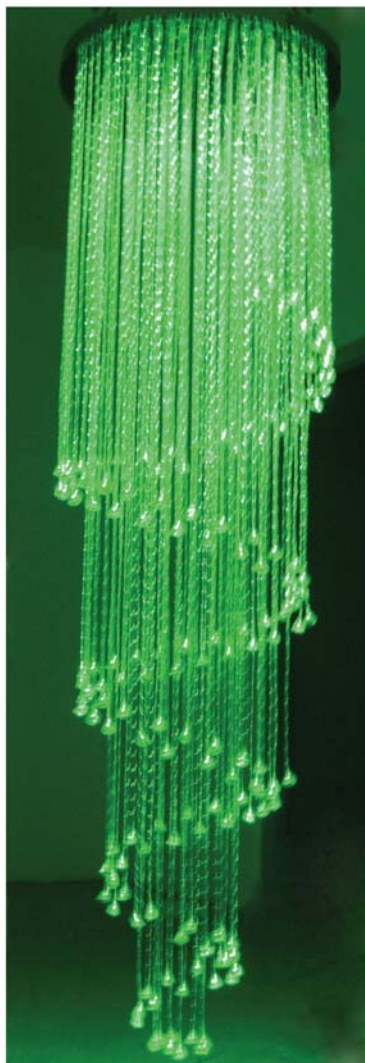

Fiber Optic Chandelier

<http://www.tlsanli.com>

FOC-01

FOC-02

Model	Fiber Optic	Material	Size(mm)
FOC-01	side twinkle fiber cables	Stainless Steel	Φ1100x2000
FOC-02	side twinkle fiber cables	Stainless Steel	Φ850x1900

Custom Fiber Optic
Chandeliers Are
Also Welcome !

FOC-03

FOC-04

Model	Fiber Optic	Material	Size(mm)
FOC-03	side twinkle fiber cables	Stainless Steel	L600*W600*H1500
FOC-04	side twinkle fiber cables	Stainless Steel	L600*W600*H600

Custom Fiber Optic
Chandeliers Are
Also Welcome !

Fiber Optic Chandelier

<http://www.tlsanli.com>

FOC-05

FOC-06

Model	Fiber Optic	Material	Size(mm)
FOC-05	side twinkle fiber cables	Stainless Steel	Φ600*2000
FOC-06	side twinkle fiber cables	Stainless Steel	Φ600*2000

Custom Fiber Optic
Chandeliers Are
Also Welcome !

FOC-07

FOC-08

Model	Fiber Optic	Material	Size(mm)
FOC-07	side twinkle fiber cables	Stainless Steel	Φ600x2000
FOC-08	side twinkle fiber cables	Stainless Steel	Φ600x2000